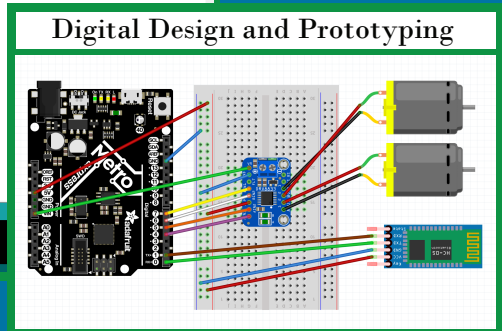

Free with Website Registration

- Project Updates
- Community Ideas
- Project Submissions

María Isabel
Mendiola Ramírez
and
Peter G. Haydock

www.thearduinoclassroom.com